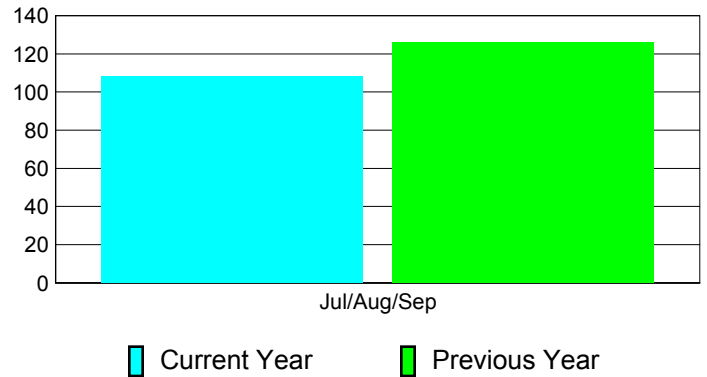

Gender Comparison 2012-2013

Jul/Aug/Sep

Male Female