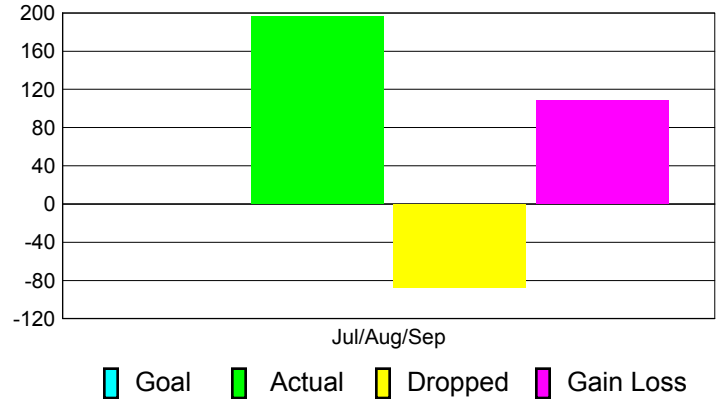

### YTD Status Quo Clubs 2012-2013

Status Quo Clubs Compared to Status Quo Members

## MEMBERSHIP

**Membership Results**  
2012-2013

**Membership**  
2011-2012

Month	Net Memb Goal	Actual New Memb	Actual Dropped Memb	Gain/Loss of Memb	Gain/Loss of Memb
Jul/Aug/Sep		196	-88	108	126
<b>Totals</b>		<b>196</b>	<b>-88</b>	<b>108</b>	<b>126</b>

### Membership Results 2012-2013

Goal, New, Dropped, Gain/Loss

### Comparison of Membership Gain/Loss

Current Year Compared to the Previous Year