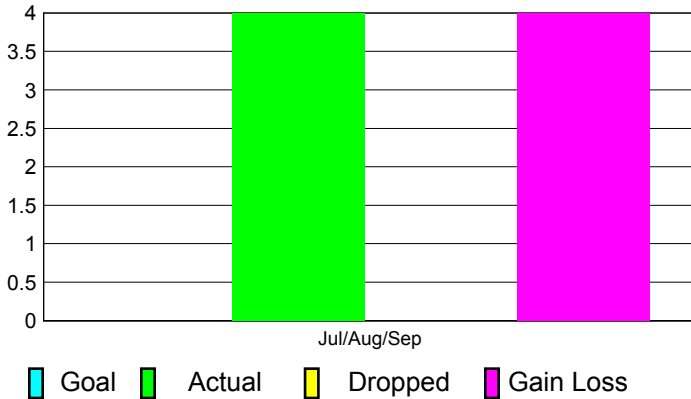

## CLUBS

**Club Results**  
2012-2013

**Clubs**  
2011-2012

Month	New Club Goal	Actual New Clubs	Actual Dropped Clubs	Gain/Loss of Clubs	Gain/Loss of Clubs
Jul/Aug/Sep		4	0	4	4
<b>Totals</b>		<b>4</b>	<b>0</b>	<b>4</b>	<b>4</b>

### Club Results 2012-2013

Goal, New, Dropped, Gain/Loss

### Comparison of Club Gain/Loss

Current Year Compared to the Previous Year